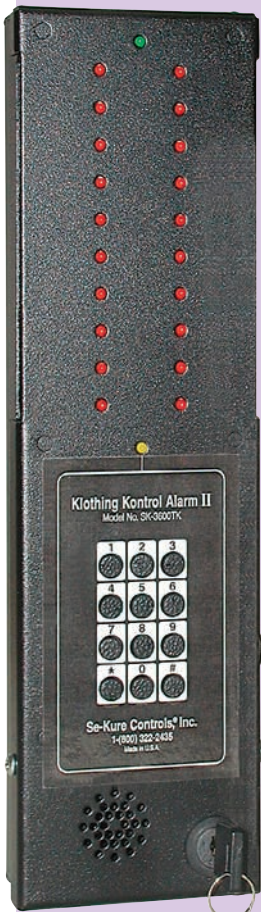

KLOTHING KONTROL ALARM

Advanced Technology for Clothing Protection

SK-3600TK
3-1/8"W x 10-7/8"H
x 1-1/2"D

SK-3600
3-1/8"W x 9-1/2"H
x 1-7/8"D

4 Sensors to Choose From

- Designed to Fit on Wall, T-Stands, Waterfalls & Rounder Displays
- Protects Up To 20 Garments
- Simple Changeable Keypad Codes
- Select From Four Different Sensors
- Up To 16 Months Of Battery Life
- Uses (6) AA Batteries (Included)
- Low Battery Alert
- Automatically Re-Arms

The Klothing Kontrol Alarm is a unique, tamper-resistant warning system. It offers the widest variety of sensors available to protect garments. It incorporates a "visual memory" that keeps the LED's flashing until the tampered sensor is identified and corrected. **It is the most powerful alarm on the market with up to 16 months battery life.** If the alarm is triggered, the battery power is capable of sustaining a continuous alarm for up to 6-1/2 days! It has the "Where-Its-At" option, that flashes a light at the top of the display to help locate the source of the alarm. Its compact size allows protection without being visually obtrusive.

ITEM NO.	DESCRIPTION
SK-3620	Klothing Kontrol Alarm Module (with 20 Klothing Kontrol Sensors & U-Bolt)
SK-3600	Klothing Kontrol Alarm Module (Black shown on display in inset)
SK-3600SS	Bright Stainless Steel Klothing Kontrol Alarm Module
SK-3600TK	Klothing Kontrol II Alarm Module with Full Keypad (Black)
SK-3617S	12 Foot (Coiled) Cord Klothing Kontrol Sensor Clip
SK-3652S	12 Foot (Straight Wire) Klothing Kontrol Lasso Sensor
SK-3653S	12 Foot (Coiled) Cord Klothing Kontrol Sensor for Garment Sleeves
SK-3660S	5 Foot (Coiled) plus 8 Foot (Straight) Klothing Kontrol Lasso Sensor
SK-3690	"Where-Its-At" Light for the Klothing Kontrol Alarm System
SK-335KKA	U-Bolt with Nuts for Klothing Kontrol Alarm Module
SK-336	Universal Saddle Bracket for the Klothing Kontrol Alarm Module (see page 15)
SK-338	Shelf Standard Bracket for the Klothing Kontrol Alarm Module (see page 15)