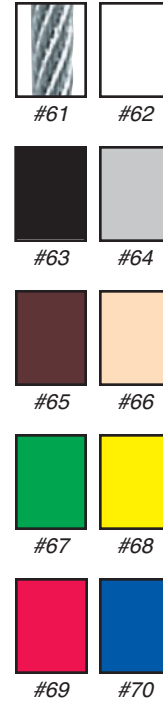

CABLE COAT LOCK

Mechanical Protection for Garments

SK-383
Extended Cable Coat Lock Housing w/T-Bar
1-7/8"W x 8-5/8"H x 1-7/8"D

SK-333
Standard Cable Coat Lock Housing w/T-Bar
1-7/8"W x 6-1/2"H x 1-7/8"D

SK-363
Cable Coat Lock with Narrow Slots
1-7/8"W x 6-1/2"H x 1-7/8"D

SK-301- Standard Duty Cable
 • SK-333 Holds 60 Cables • SK-383 Holds 96 Cables
 (1/16" Inside Diameter - 1/8" Outside Diameter)

SK-302- Medium Duty Cable
 • SK-333 Holds 60 Cables • SK-383 Holds 96 Cables
 (3/32" Inside Diameter - 1/8" Outside Diameter)

SK-303- Heavy Duty Cable
 • SK-333 Holds 40 Cables • SK-383 Holds 64 Cables
 (1/8" Inside Diameter - 3/16" Outside Diameter)

Excellent for Leathers

10 Cable Colors To Choose From:

■ Hinged Doors

- Available in Standard & Extended Sizes
- Adaptable to Most Store Fixtures
- Standard, Medium & Heavy-Duty Cables
- Design Prevents Cables from Popping Out
- Easy Load/Unload Cable System
- Cables in 6 Ft. or 8 Ft. Lengths