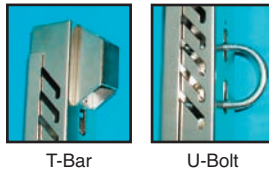

SK-301- Standard Duty Cable
 • SK-333 Holds 60 Cables • SK-383 Holds 96 Cables
 (1/16" Inside Diameter - 1/8" Outside Diameter)

SK-302- Medium Duty Cable
 • SK-333 Holds 60 Cables • SK-383 Holds 96 Cables
 (3/32" Inside Diameter - 1/8" Outside Diameter)

SK-303- Heavy Duty Cable
 • SK-333 Holds 40 Cables • SK-383 Holds 64 Cables
 (1/8" Inside Diameter - 3/16" Outside Diameter)

Excellent for Leathers

10 Cable Colors To Choose From:

■ Hinged Doors

- Available in Standard & Extended Sizes
- Adaptable to Most Store Fixtures
- Standard, Medium & Heavy-Duty Cables
- Design Prevents Cables from Popping Out
- Easy Load/Unload Cable System
- Cables in 6 Ft. or 8 Ft. Lengths

Available Brackets:

Standard Brackets

The **Cable Coat Lock** provides instant security without customer inconvenience. Wall or rack-mounted, one design fits all cable sizes. Constructed of heavy-gauge steel, it uses key locks for simple locking. It features a hinged door, and unique construction that prevents cables from popping out when the box is opened, and accomodates a variety of cable diameters.

ITEM NO.	DESCRIPTION
SK-333	Cable Coat Lock Housing w/T-Bar Attachment
SK-333U	Cable Coat Lock Housing w/U-Bolt Attachment
SK-363	Cable Coat Lock w/Modified Slots & T-Bar Attachment
SK-363U	Cable Coat Lock w/Modified Slots & U-Bolt Attachment
SK-383	Extended Cable Coat Lock Housing w/T-Bar Attachment
SK-383U	Extended Cable Coat Lock Housing w/U-Bolt Attachment
SK-301	8' Standard Duty Cable w/Lasso, Black (1/16" I.D., 1/8" O.D.)
SK-301-6	6' Standard Duty Cable w/Lasso, Black (1/16" I.D., 1/8" O.D.)