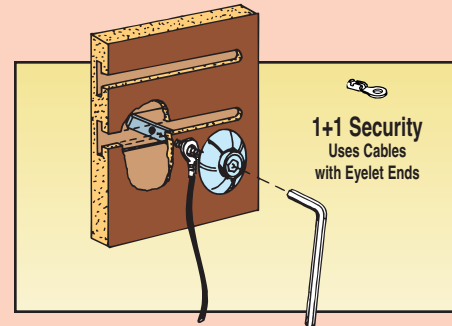

## Cup Security System

Operate by attaching the security cup to pegboard or slatwall. Attach cables to the merchandise to be protected and the other end of the cable connection into one of the slots in the security cup. Using the special Allen Wrench, the security cup is locked to the wall.

## Phone Plug Security System

Add the ease and flexibility of the phone plug to your cabling needs. The phone jack screws into the slatwall with a special security screw and cables plug right in.

## 1+1 Security System

This compact system easily attaches to slotted walls. Once the flat bar end of the 1+1 is inserted into the slatwall and turned clockwise, the bar turns to an angle which securely anchors the cables. Simply tighten with the special Allen Wrench to secure.