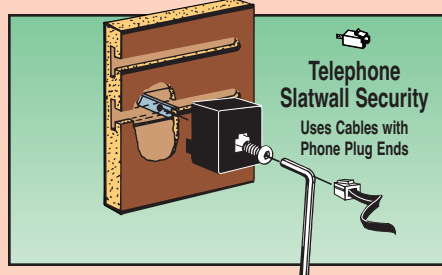

## Cup Security System

Operate by attaching the security cup to pegboard or slatwall. Attach cables to the merchandise to be protected and the other end of the cable connection into one of the slots in the security cup. Using the special Allen Wrench, the security cup is locked to the wall.

## Phone Plug Security System

Add the ease and flexibility of the phone plug to your cabling needs. The phone jack screws into the slatwall with a special security screw and cables plug right in.

## 1+1 Security System

This compact system easily attaches to slotted walls. Once the flat bar end of the 1+1 is inserted into the slatwall and turned clockwise, the bar turns to an angle which securely anchors the cables. Simply tighten with the special Allen Wrench to secure.