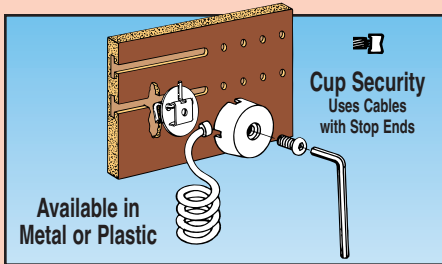

## Cup Security System

Operate by attaching the security cup to pegboard or slatwall. Attach cables to the merchandise to be protected and the other end of the cable connection into one of the slots in the security cup. Using the special Allen Wrench, the security cup is locked to the wall.

## Phone Plug Security System

Add the ease and flexibility of the phone plug to your cabling needs. The phone jack screws into the slatwall with a special security screw and cables plug right in.

## 1+1 Security System

This compact system easily attaches to slotted walls. Once the flat bar end of the 1+1 is inserted into the slatwall and turned clockwise, the bar turns to an angle which securely anchors the cables. Simply tighten with the special Allen Wrench to secure.