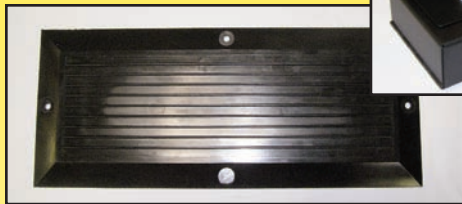

NEW LADDER ALERT

Ladder Alert Alarm Module with Bracket

Ladder Alert Mat

- Mat is Constructed Of Rugged Composite Materials For Long Tread Life
- Power Indicator Light Confirms Power Is Flowing To The Mat
- Low Battery Alert Sounds When Batteries Are At 10% Remaining Life
- Alarm Module / Power Supply Is Built Of All Steel Exterior Construction
- Durable Armored Cable Attaches The Mat To The Alarm Module

ITEM NO.	DESCRIPTION
SK-600A	Ladder Alert Kit - (1) Mat, (1) Alarm Module w/Bracket & Hardware

SIMULATED CAMERA

Designed Like the Real Thing!

Real Coaxial Cables Provide The Look You Want!

The Simulated Camera goes one step beyond ordinary simulated cameras. Its sleek, sophisticated styling gives the Simulated Camera a more realistic look compared to other simulated cameras. The new camera design utilizes *Real Coaxial Cables* for a more professional appearance. A realistic lens will keep would-be shoplifters wondering! Includes mounting hardware for easy installation.

ITEM NO.	DESCRIPTION
SK-935	Simulated Camera with Stand
SK-936	Simulated Camera with Stand

FLASHING MIRROR

Safety Demands Attention!

ITEM NO.	DESCRIPTION
SK-26SB-FL	26" Dia. Indoor Flashing Convex Mirror w/Safety Border