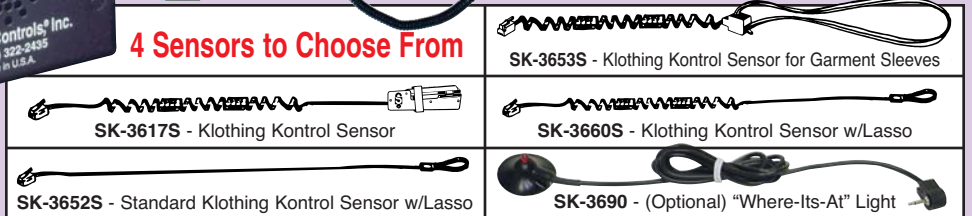

KLOTHING KONTROL ALARM

Advanced Technology for Clothing Protection

SK-3600TK
3-1/8"W x 10-7/8"H
x 1-1/2"D

SK-3600
3-1/8"W x 9-1/2"H
x 1-7/8"D

4 Sensors to Choose From

SK-3617S - Clothing Control Sensor
SK-3652S - Standard Clothing Control Sensor w/Lasso
SK-3653S - Clothing Control Sensor for Garment Sleeves
SK-3660S - Clothing Control Sensor w/Lasso

SK-3690 - (Optional) "Where-Its-At" Light

- Designed to Fit on Wall, T-Stands, Waterfalls & Rounder Displays
- Protects Up To 20 Garments
- Simple Changeable Keypad Codes
- Select From Four Different Sensors
- Up To 16 Months Of Battery Life
- Uses (6) AA Batteries (Included)
- Low Battery Alert
- Automatically Re-Arms

The Clothing Control Alarm is a unique, tamper-resistant warning system. It offers the widest variety of sensors available to protect garments. It incorporates a "visual memory" that keeps the LED's flashing until the tampered sensor is identified and corrected. It is the most powerful alarm on the market with up to 16 months battery life. If the alarm is triggered, the battery power is capable of sustaining a continuous alarm for up to 6-1/2 days! It has the "Where-Its-At" option, that flashes a light at the top of the display to help locate the source of the alarm. Its compact size allows protection without being visually obtrusive.