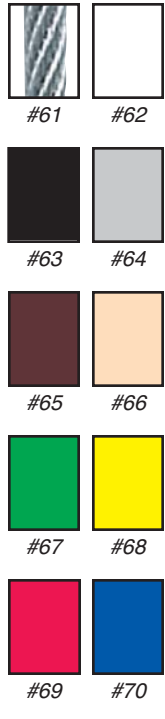

# CABLE COAT LOCK

*Mechanical Protection for Garments*

**SK-383**  
Extended Cable Coat Lock Housing w/T-Bar  
1-7/8"W x 8-5/8"H x 1-7/8"D

**SK-333**  
Standard Cable Coat Lock Housing w/T-Bar  
1-7/8"W x 6-1/2"H x 1-7/8"D

**SK-363**  
Cable Coat Lock with Narrow Slots  
1-7/8"W x 6-1/2"H x 1-7/8"D

**SK-301-** Standard Duty Cable  
 • SK-333 Holds 60 Cables • SK-383 Holds 96 Cables  
 (1/16" Inside Diameter - 1/8" Outside Diameter)

**SK-302-** Medium Duty Cable  
 • SK-333 Holds 60 Cables • SK-383 Holds 96 Cables  
 (3/32" Inside Diameter - 1/8" Outside Diameter)

**SK-303-** Heavy Duty Cable  
 • SK-333 Holds 40 Cables • SK-383 Holds 64 Cables  
 (1/8" Inside Diameter - 3/16" Outside Diameter)

Excellent for Leathers

10 Cable Colors To Choose From:

**Available Brackets:**

**Standard Brackets**

- Hinged Doors
- Available in Standard & Extended Sizes
- Adaptable to Most Store Fixtures
- Standard, Medium & Heavy-Duty Cables
- Design Prevents Cables from Popping Out
- Easy Load/Unload Cable System
- Cables in 6 Ft. or 8 Ft. Lengths