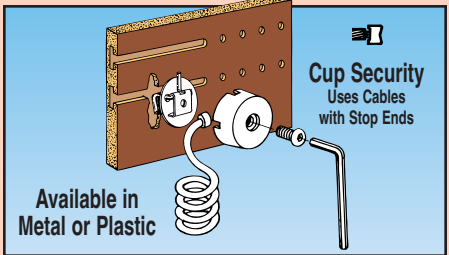

CABLE SECURITY SYSTEM

Versatile Mechanical Protection

Cup Security System

Operate by attaching the security cup to pegboard or slatwall. Attach cables to the merchandise to be protected and the other end of the cable connection into one of the slots in the security cup. Using the special Allen Wrench, the security cup is locked to the wall.

Phone Plug Security System

Add the ease and flexibility of the phone plug to your cabling needs. The phone jack screws into the slatwall with a special security screw and cables plug right in.

1+1 Security System

This compact system easily attaches to slotted walls. Once the flat bar end of the 1+1 is inserted into the slatwall and turned clockwise, the bar turns to an angle which securely anchors the cables. Simply tighten with the special Allen Wrench to secure.