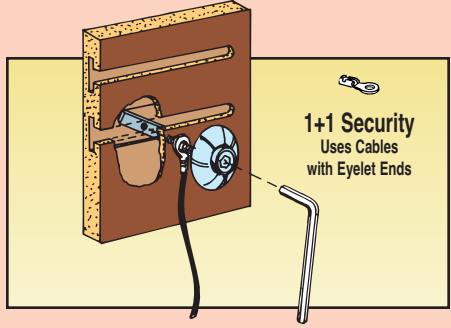

CABLE SECURITY SYSTEM

Versatile Mechanical Protection

Cup Security System

Operate by attaching the security cup to pegboard or slatwall. Attach cables to the merchandise to be protected and the other end of the cable connection into one of the slots in the security cup. Using the special Allen Wrench, the security cup is locked to the wall.

Phone Plug Security System

Add the ease and flexibility of the phone plug to your cabling needs. The phone jack screws into the slatwall with a special security screw and cables plug right in.

1+1 Security System

This compact system easily attaches to slotted walls. Once the flat bar end of the 1+1 is inserted into the slatwall and turned clockwise, the bar turns to an angle which securely anchors the cables. Simply tighten with the special Allen Wrench to secure.