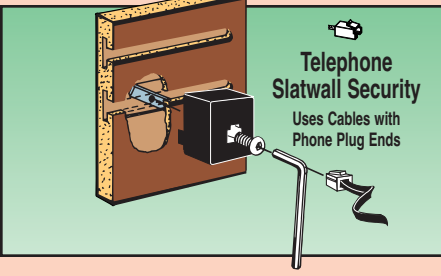

CABLE SECURITY SYSTEM

Versatile Mechanical Protection

Cup Security System

Operate by attaching the security cup to pegboard or slatwall. Attach cables to the merchandise to be protected and the other end of the cable connection into one of the slots in the security cup. Using the special Allen Wrench, the security cup is locked to the wall.

Phone Plug Security System

Add the ease and flexibility of the phone plug to your cabling needs. The phone jack screws into the slatwall with a special security screw and cables plug right in.

1+1 Security System

This compact system easily attaches to slotted walls. Once the flat bar end of the 1+1 is inserted into the slatwall and turned clockwise, the bar turns to an angle which securely anchors the cables. Simply tighten with the special Allen Wrench to secure.