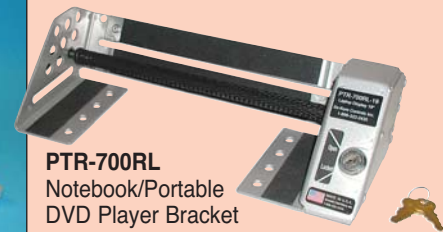

# LOCK-DOWN SECURITY DEVICES

## Adjustable Notebook & Portable DVD Player Lock-Down System

**PTR-700RL**  
Notebook/Portable  
DVD Player Bracket

The **PTR-700RL Series Adjustable Notebook & Portable DVD Player** lock-down devices are designed to accept Notebooks and DVD Players of varying sizes. Select the size that fits your needs.

Adjustable Width Bar

Brackets & Bars are Adjustable in Widths from (8" to 11"), (11" to 15") & (11" to 19")

| ITEM NO.     | DESCRIPTION  |
|--------------|--|
| PTR-700RL-11 | Adjustable Notebook/Portable DVD Player Lock-Down Device Fits Players from 8" to 11" Wide (Bracket & Bar)  |
| PTR-700RL-15 | Adjustable Notebook/Portable DVD Player Lock-Down Device Fits Players from 11" to 15" Wide (Bracket & Bar) |
| PTR-700RL-19 | Adjustable Notebook/Portable DVD Player Lock-Down Device Fits Players from 11" to 19" Wide (Bracket & Bar) |

## NOTEBOOK LOCKING BRACKET KIT

With the Cabling in the Back, the Security is Unseen from the Front

- 3 Models To Fit Most Notebooks
- Fits Between Screen & Case

This easily installed bracket provides exceptional lock-down security for notebook computers.