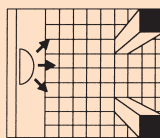

Omni-View Mirrored Domes are an excellent tool providing a full reflective hemisphere for use when large area surveillance is the problem. It gives a full 200° viewing area from any one location. Available as a dome only with hanging chains, or unitized with a 2' x 2' panel in select sizes. Office-Eye™ mounts with screws, double adhesive, or velcro.

# OMNI-VIEW MIRRORED HALF & QUARTER DOMES

**1/2 DOMES**  
Are Used For "T" Intersections

**1/4 DOMES**  
Are Used For Corners

Mirrored Half Domes and Mirrored Quarter Domes are made with the same attention to quality as our Mirrored Domes (shown above). Mounting hardware included for easy installation.